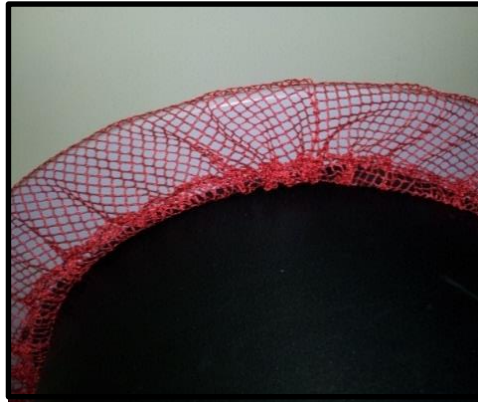

Non-lockable Elastic Confined Space Control Cover

MADE IN THE USA. This non-lockable elastic mesh cover that was specifically designed for high traffic confined spaces that may not require a lockout/tagout device to be used. Known best as our Turnaround/Shutdown cover, it is a true barrier and sign in one. This durable and reusable cover replaces the barricade tape, plastic, chem tape, wire and signs that are cluttering your warehouse.

Features:

- UV treated red polyester mesh fabric which withstands up to 400°F.
- 1" elastic band to secure covers to pipe or man-way.
- Vinyl Sign printed with Eco-Ink and UV coated. Rated for 3 years, 24/7 direct exposure. Standard OSHA approved sign reads "DANGER-CONFINED SPACE-ENTER BY PERMIT ONLY"
- Any other size and shape can be manufactured upon request.

Benefits / Applications:

- Great for Turnaround/shutdowns/outages. Covers are durable, reusable and easily stored.
- Perfect for confined spaces that require proper ventilation.
- Barrier protection and signage in one product. Meeting and exceeding OSHA requirements.
- Excellent visual aid. Covers can easily be seen stories up from the ground.
- Fast & simple to install and remove. No more opening yourself up to violations with barricade blowing in the wind. These covers can not be improperly installed.
- Versatility. Round covers can be used on various other shapes.
- Convenient/lightweight/carry easily in bulk. Roll them up & carry them anywhere.
- Reduces the amount of trash & waste that is produced when companies use the single use products such as barricade tape, chem tape & plastic.